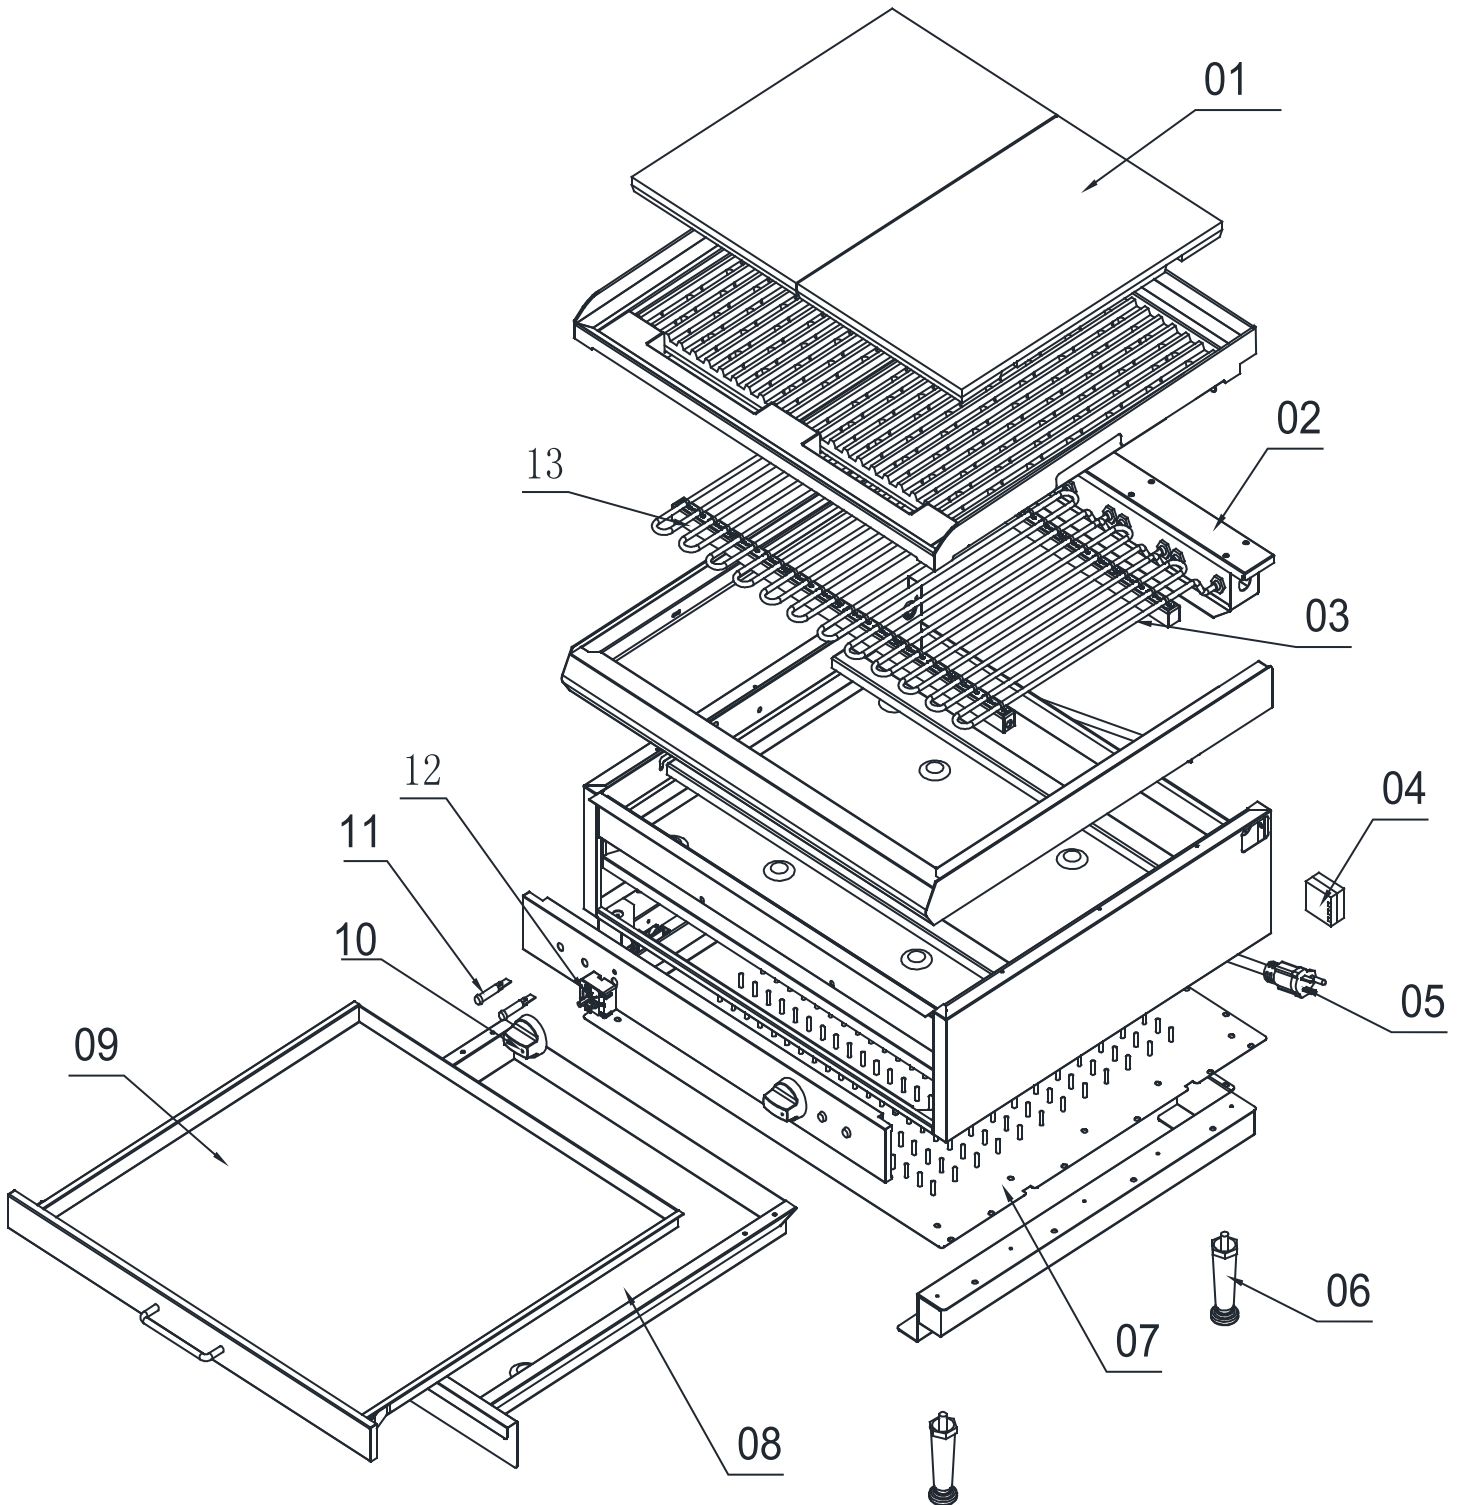

Parts Breakdown

Model CE-CN-0610-D 41886

Parts Breakdown

Model CE-CN-0610-D 41886

Item No.	Description	Position	Item No.	Description	Position	Item No.	Description	Position
65561	Grill (Ribbed) for 41886	1	65569	Plug and Lead for 41886	5	65557	Knob for 41886	10
65562	Grill (Flat) for 41886	1	65552	Feet for 41886	6	65558	Indicator Light for 41886	11
65563	Element Box for 41886	2	65565	Bottom Cover for 41886	7	65559	Thermostat 1P for 41886	12
65564	Element for 41886	3	65566	Tray for 41886	8	65568	Element Support for 41886	13
65549	Thermal Cut Out 3P for 41886	4	65567	Inside Body for 41886	9			